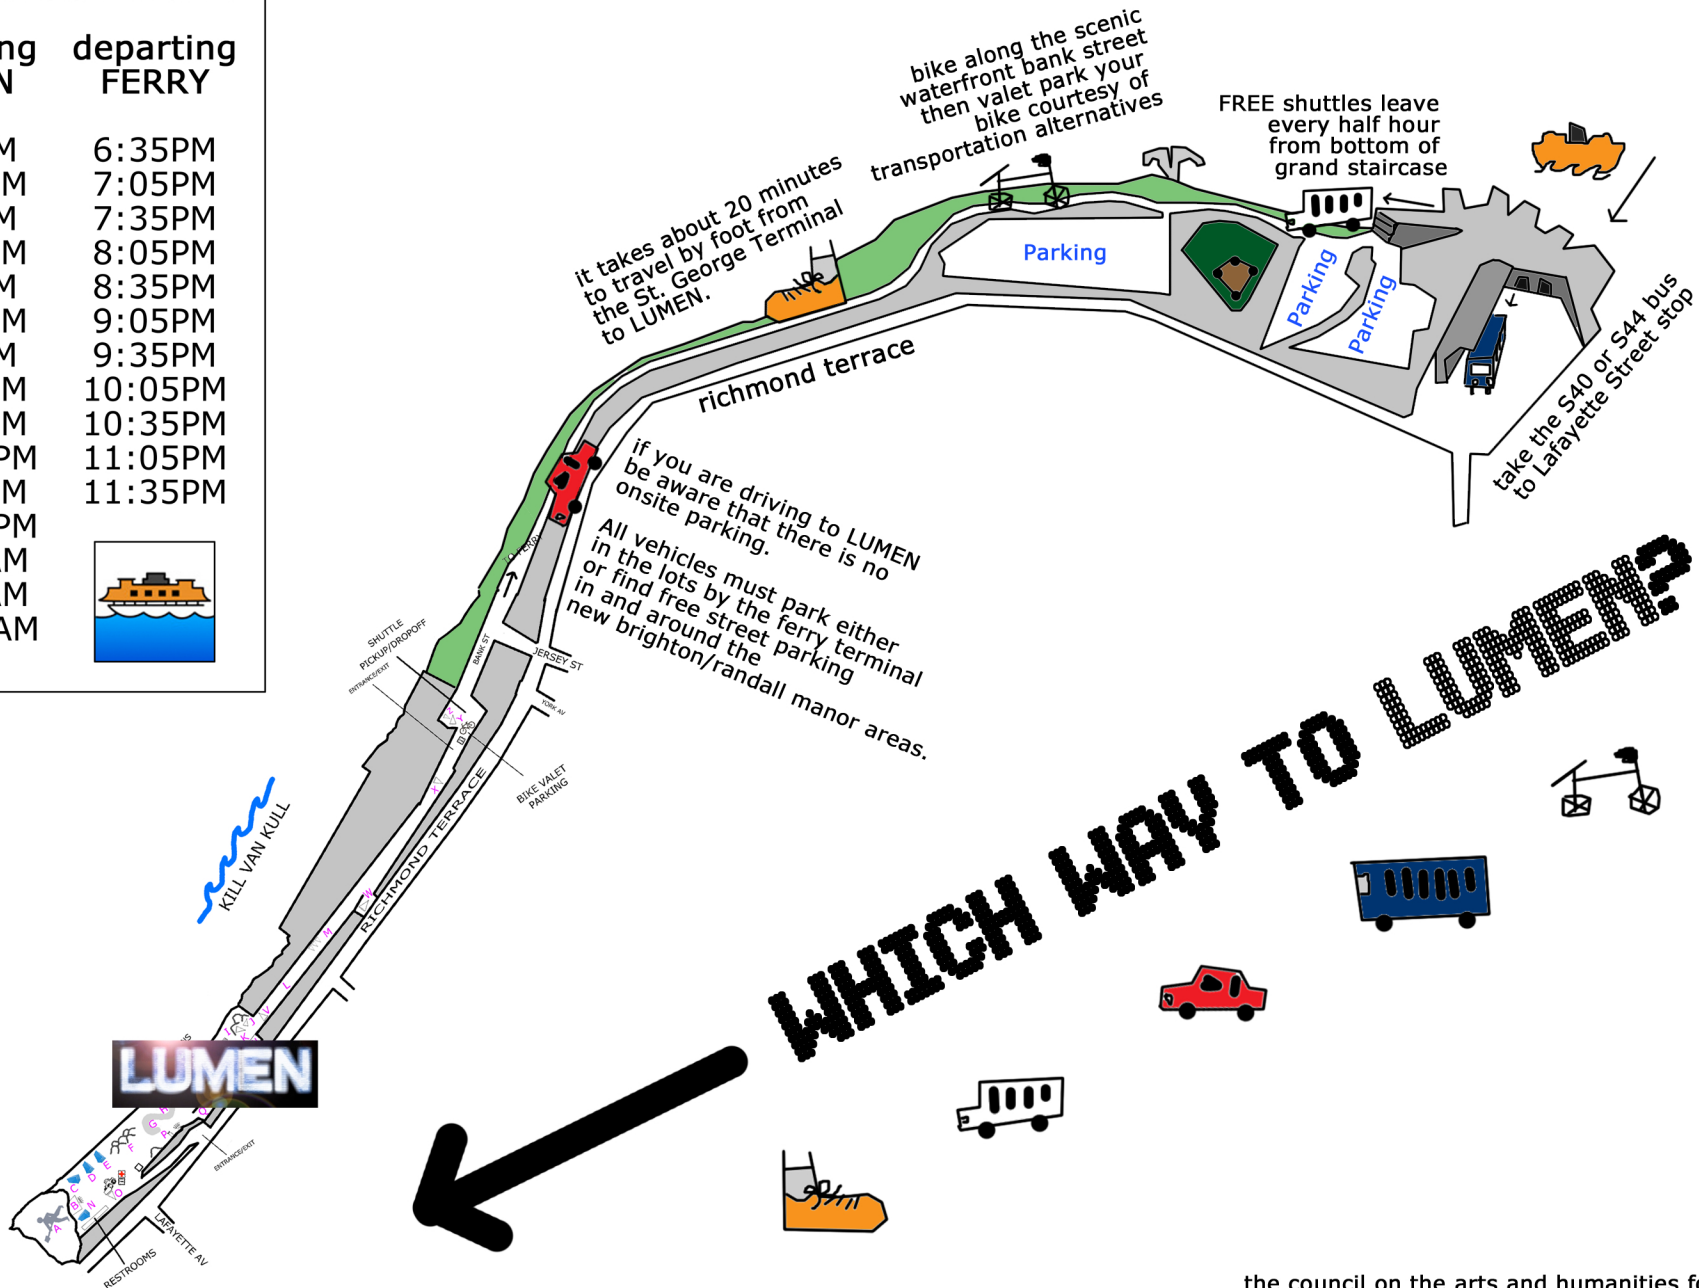

SHUTTLE SCHEDULE:

departing LUMEN	departing FERRY
6:15PM	6:35PM
*6:45PM	7:05PM
7:15PM	7:35PM
*7:45PM	8:05PM
8:15PM	8:35PM
*8:45PM	9:05PM
9:15PM	9:35PM
*9:45PM	10:05PM
10:15PM	10:35PM
*10:45PM	11:05PM
11:15PM	11:35PM
*11:45PM	
12:00AM	
12:15AM	
*12:30AM	

if you are driving to LUMEN be aware that there is no onsite parking.
All vehicles must park either in the lots by the ferry terminal or find free street parking in and around the new brighton/randall manor areas.

the council on the arts and humanities for staten island proudly presents...

LUMEN FESTIVAL
JUNE 23rd 2012
6pm-midnight

@Atlantic Salt Terminal
561 Richmond Terrace
Staten Island, NY 10301